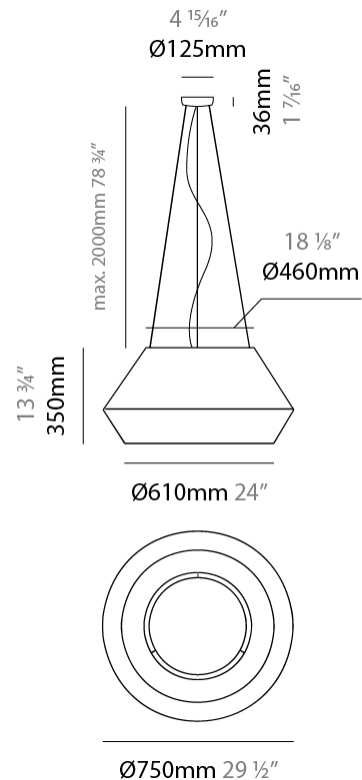

PROJECT	
TYPE	
SPECIFIER	
QUANTITY	
DATE	

BANYO SUSPENSION

D111002-

base number Finish
Options

1. To build a product code in our configurator select the specify button on the base model # product page
2. To build a manual product code on this datasheet choose from the options listed below in blue font and add the suffix to the base model #

GENERAL

Series: Banyo
Partner: Ole
Division: Design
Installation: Suspension
Product Type: Pendant
Mounting Location: Ceiling
Light Distribution: Direct

PHYSICAL

Shape: Dome
Diameter (mm): 750
Diameter (in): 29 1/2
Height (mm): 350
Height (in): 13 3/4
Max. Overall Height (mm): 2350
Max. Overall Height (in): 92 1/2
Weight (kg): 10
Weight (lbs): 22.05
Diffuser: Satin Glass
Fixture Finish: BEI / BLK / BLU / COG / DGN / GRY / MRN / MOC / MUS / OLV / SIL / STN / TER / WHI
Holder Finish: MBK
Accent Finish: MBK
Fixture Material: Fabric Cord / Metal
Primary Material: Fabric - Recycled
Cable Details: 2000mm/78 3/4" Cable - Transparent
Upon Request: Matte White Holder

ELECTRICAL

Number of Lamps: 3
Lamp Type: LED Retrofit
Lamp Shape: A19
Bulb Included: Bulb Not Included
Max. Wattage Per Lamp (W): 15
Lamp Base: E26
Input Voltage (V): 120
Upon Request: 277Vac / GU24

LED

OPTICAL

RATINGS AND CERTIFICATIONS

Certified By: Certified for North American Standards
IP rating: IP20