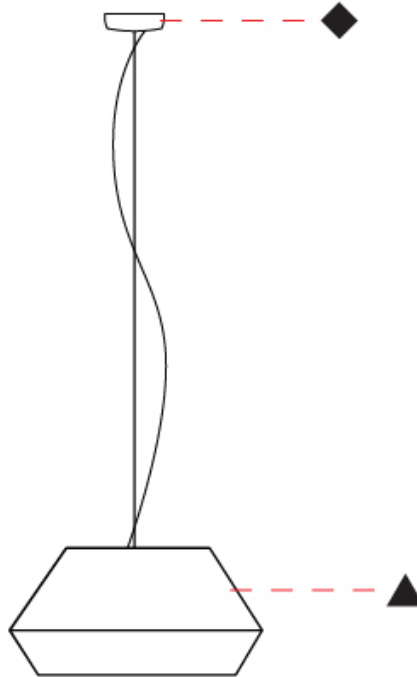

BANYO SUSPENSION

D111001-

PROJECT	_____
TYPE	_____
SPECIFIER	_____
QUANTITY	_____
DATE	_____

D